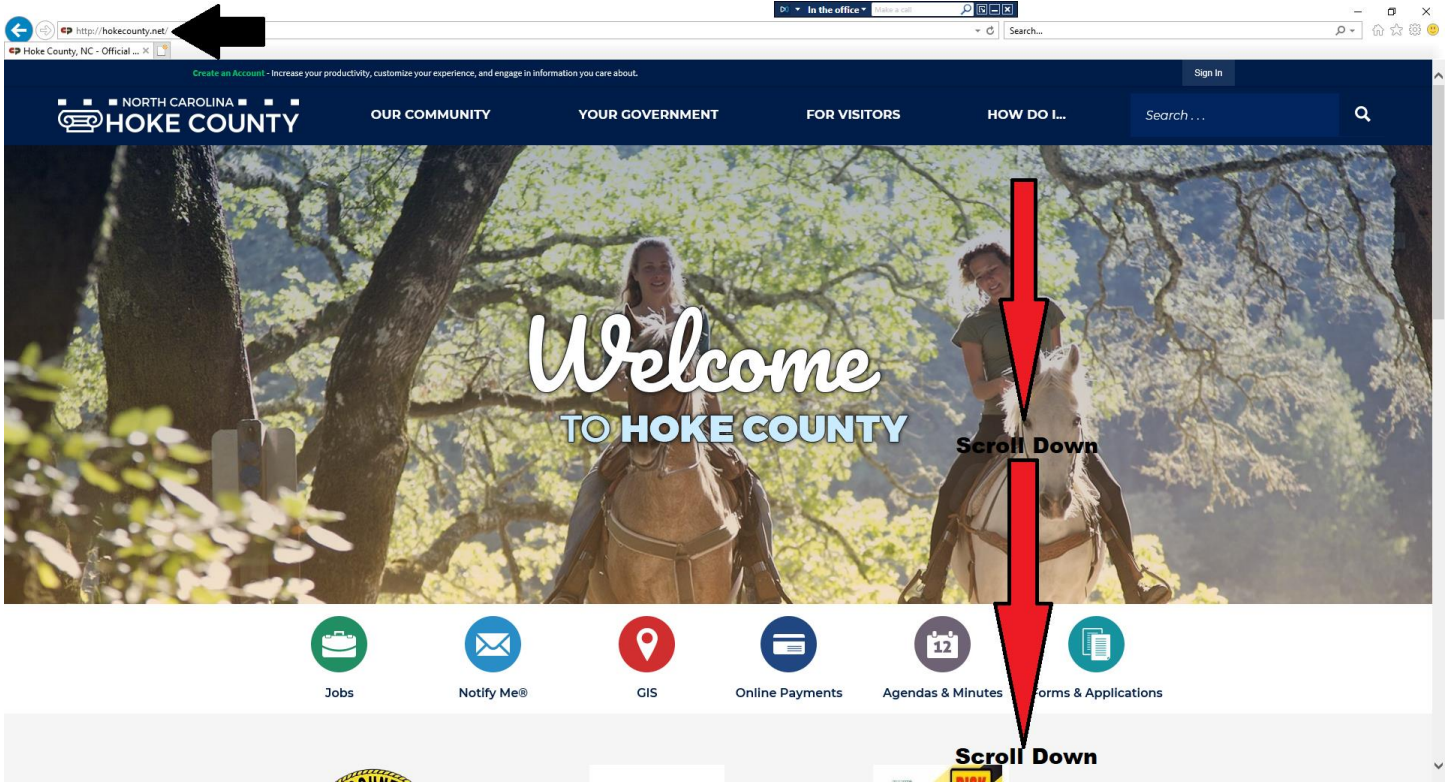

Instructions for Email Access

- Type www.hokecounty.net into your web browser and hit enter

- Please scroll down to the bottom of the page
- On the bottom right click "Employee Access" you will be directed to email log in page. Please use your email address and work computer password to log in.